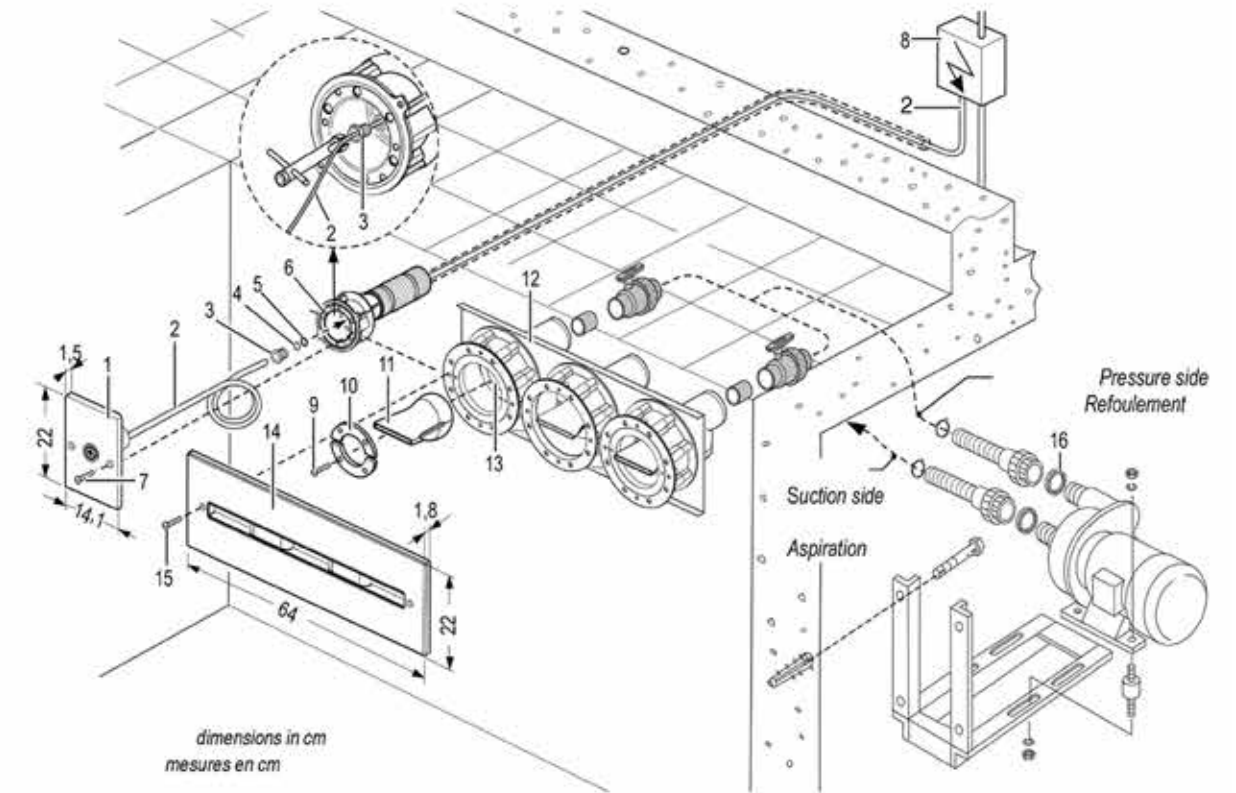

Sparta Spa
Advanced Spa Technologies

Stainless steel infinity Swim Spa

- Designed to be suitable for professional training
- Available for flow rates from 75 m³ to 225 m³
- Flat-Stream technology
- Extremely powerful and smooth current
- Less turbulent water surface than with conventional countercurrent systems
- 3-step operation via JetStream PIEZO, the new pressure-sensitive single-button control
- Frequency converter for programming current sequences (special package)
- Touch display (special package)
- WAVE safety intake cover plates included