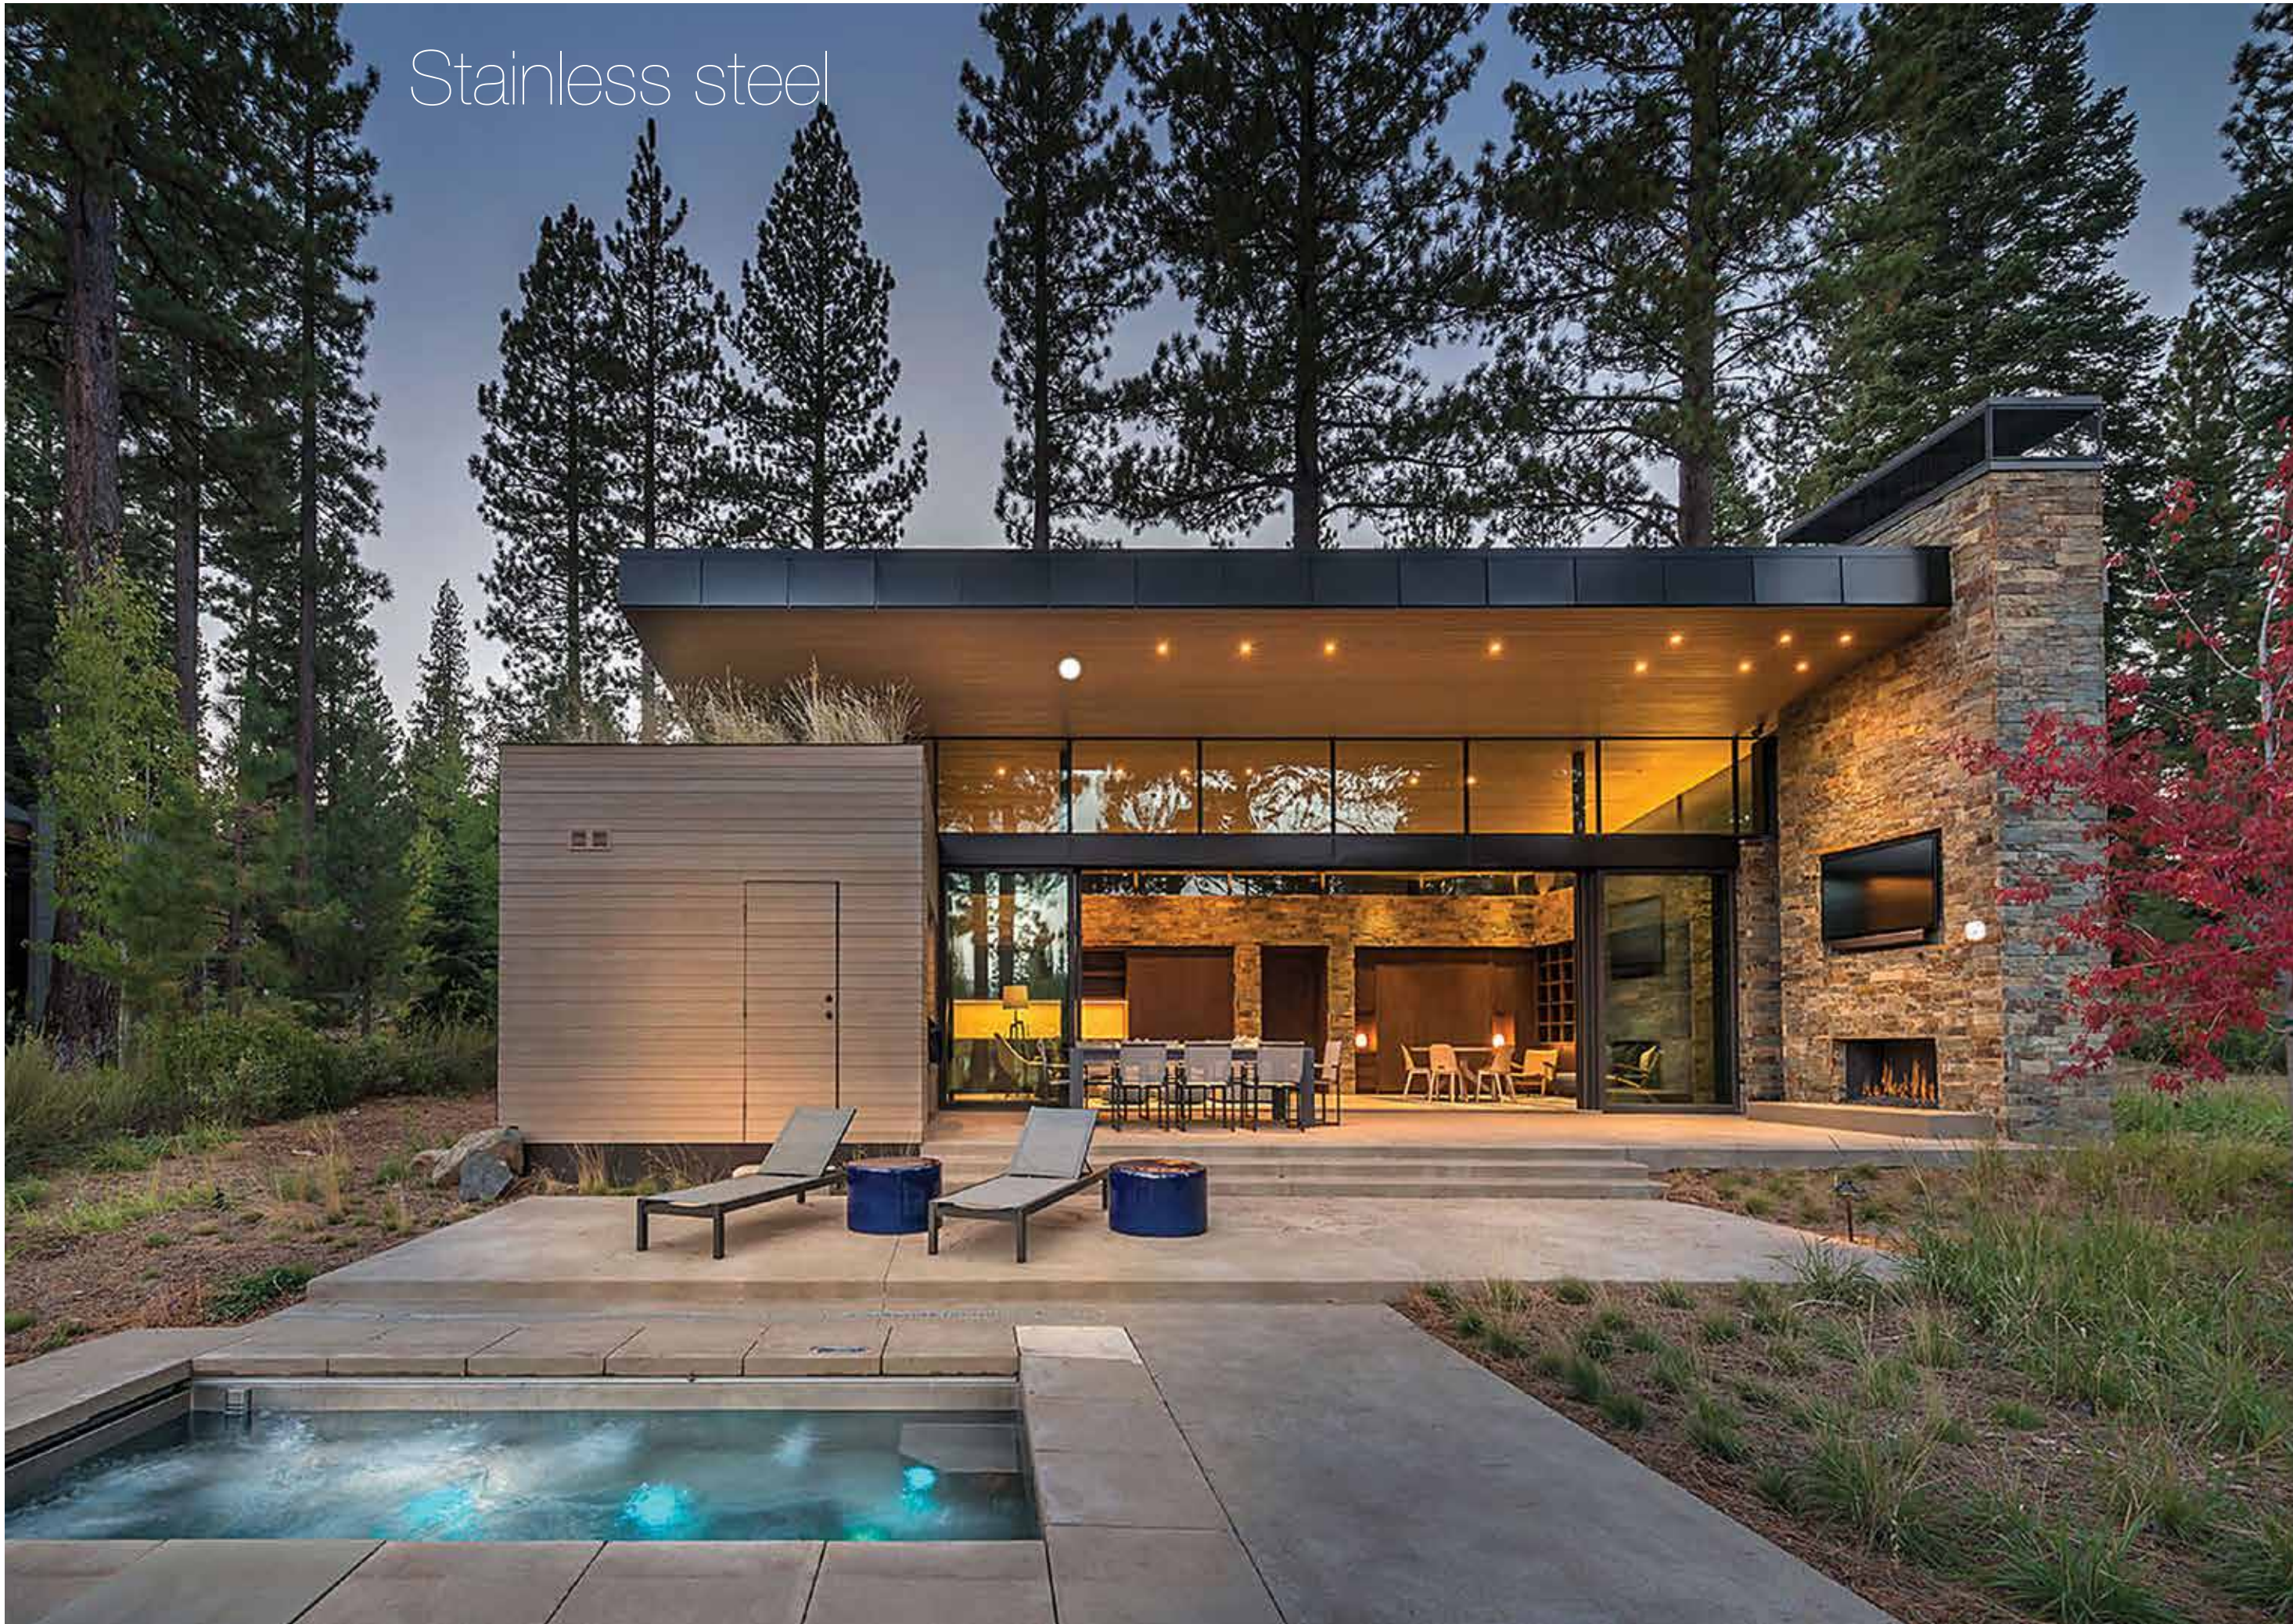

Stainless steel