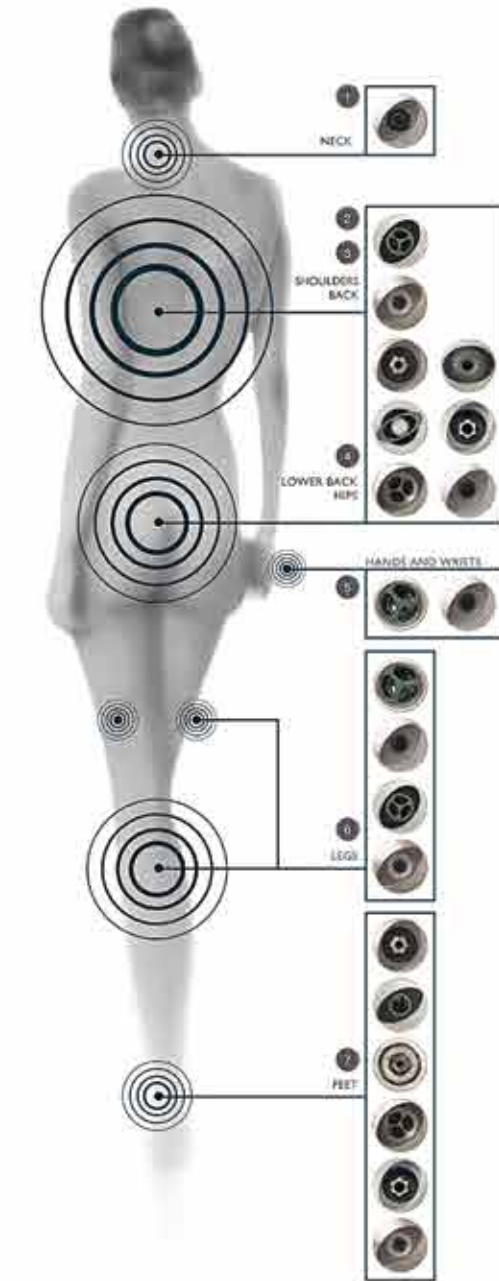

PowerPro® FX Jets
The FX jets provide a gentle pulsating massage that can be adjusted in strength to suit your needs. It is perfect for smaller muscle groups including the wrists and hands.