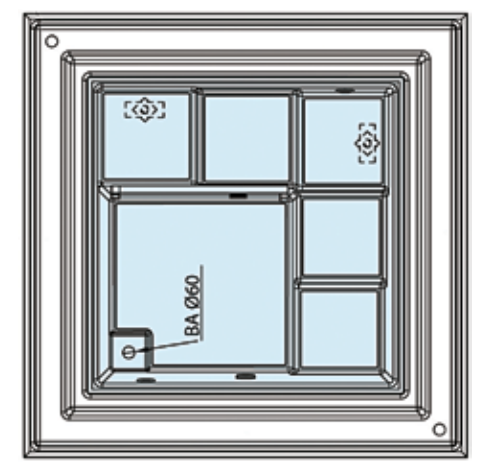

220 * 220 * 137 ס"מ