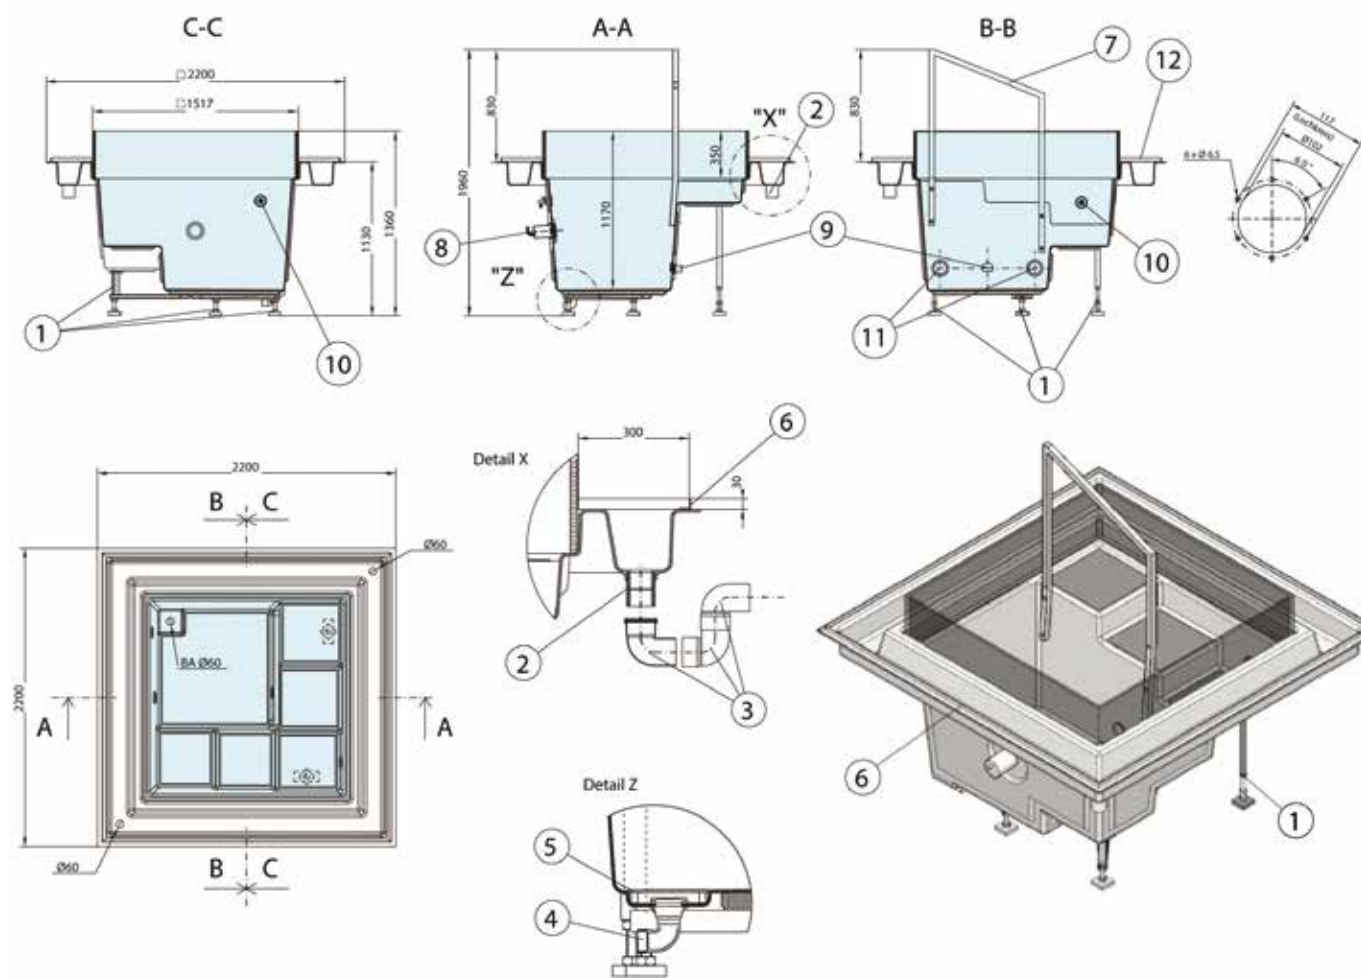

Ice cube

אמבטיות קרח או בשפה מקצועית פלאנג, משמשות לעצירת תהליך החימום לאחר שימוש במתחם ספא/סאונה שמגיעות לטמפרטורה של 80°-100° צלזיוס. שימוש באמבטיות קור מתאים נגד דלקות וכאבי פרקים ונמצא בשימוש במתקני אימונים של שחקני כדורגל וספורטאים. ניתן להשתמש במערכת במעגל סגור או פתוח, לבחירתכם. מערכת במעגל סגור מורכבת עם מערכות מים וחדר מכונת בדומה לבריכה, הכוללת מערכת חיטוי וסינון ומערכת קירור.

- מקומות ישיבה: 3
- מקומות שכיבה: /
- מידות: אורך 220, רוחב 220 גובה 137 ס"מ
- תכולת מים: 1,800 ליטר
- משקל ללא מים: 240 ק"ג
- משקל כולל מים: 2,040 ק"ג
- גי'טים: 2
- מנועים: 1 משאבת סיחרור 0.35 כ"ס
- חיטוי: נורה U.V
- לוח בקרה: RP-1
- חיפוי היקפי: אקריל שקוף / 20 מ"מ - דופן נגטיבית 230 מ"מ